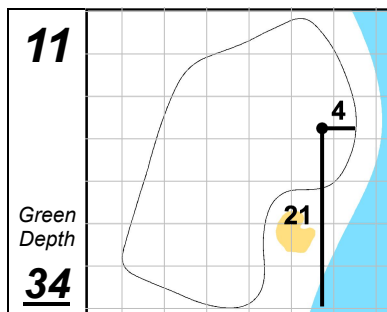

Korn Ferry Tour Qualifying Tournament

Landings Club-Magnolia Course