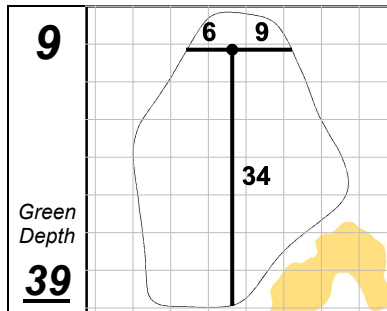

Korn Ferry Tour Qualifying Tournament

Landings Club-Magnolia Course